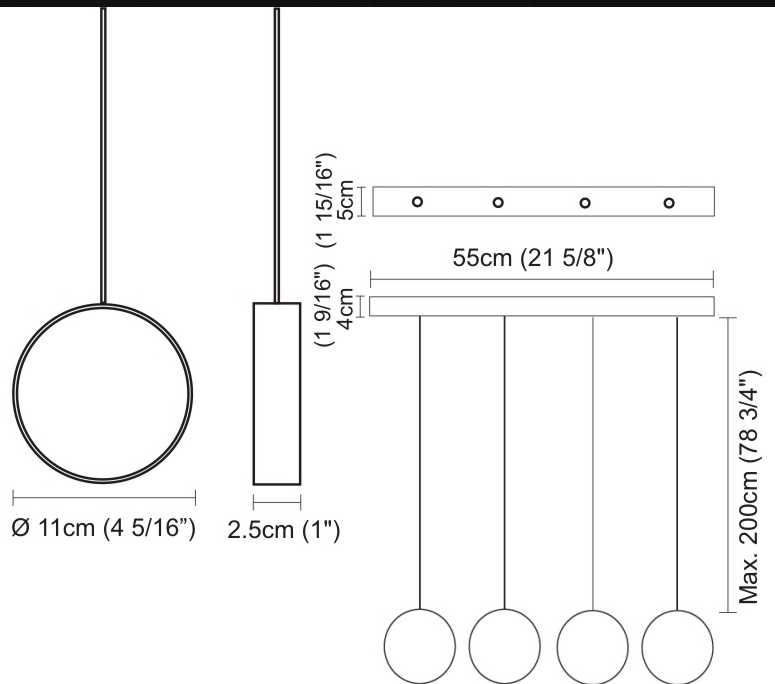

DO NOT DISTURB SUSPENSION

D131117-

base number _____
Finish Options _____

1. To build a product code in our configurator select the specify button on the base model # product page
2. To build a manual product code on this datasheet choose from the options listed below in blue font and add the suffix to the base model #

GENERAL

Series: Do Not Disturb
Brand: Knikerboker
Division: Design
Mounting Type: Suspension
Mounting Location: Ceiling
Subcategory: Ambient

PHYSICAL

Shape: Round
Length (mm): 550
Length (in): 21 ⁵/₈
Width (mm): 50
Width (in): 2
Light Distribution: Direct / Indirect
Diffuser: Opal
Fixture Finish: EWH / EBK / MAN / COF / PRD / SLF / GLF / CLF / BRL
Fixture Material: Aluminum
Cable Details: Silicon Coaxial Cable 1500mm / 59 1/16"

ELECTRICAL

Lamp Type: LED
Input Wattage (W): 32
Total Output Wattage (W): 28
Dimming: 0-10V Dimming / Phase Dimming (120Vac Only)
Driver Included: Yes
Driver Location: Integrated
Driver Type: Constant Voltage - Universal
Driver Class: Class 2
Input Voltage (V): 120 - 277
Output Voltage (V): 24
Upon Request: (Not included - see components) Remote: Phase dimming @120Vac only / (Included) Integral: 0-10Vdc dimming / 277Vac

LED

Number of LEDs: 4
Color Temperature (°K): 3000
Max. Delivered Lumen (lm): 4000
CRI: >85 CRI
Lamp Life (hrs): 50000

OPTICAL

RATINGS AND CERTIFICATIONS

Certified By: Certified for North American Standards
IP rating: IP20