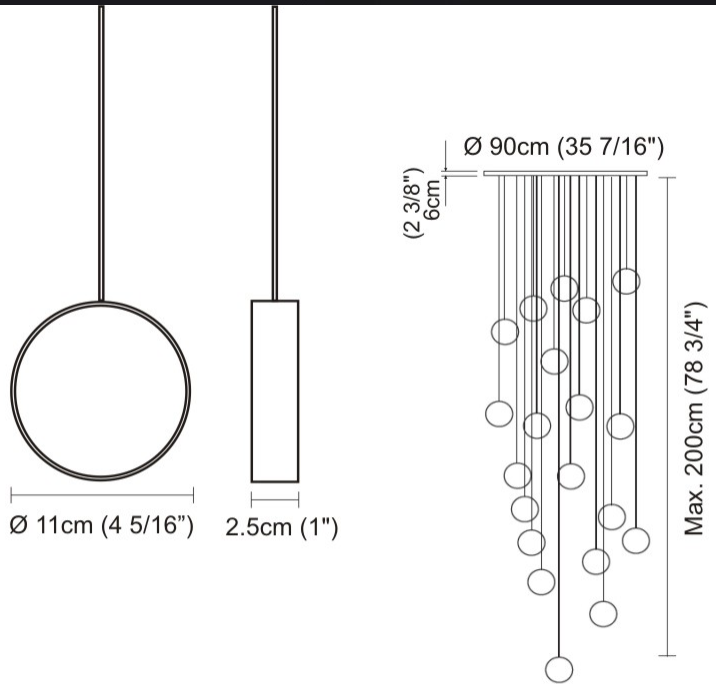

1. To build a product code in our configurator select the specify button on the base model # product page
2. To build a manual product code on this datasheet choose from the options listed below in blue font and add the suffix to the base model #

GENERAL

Series: Do Not Disturb
Brand: Knikerboker
Division: Design
Mounting Type: Suspension
Mounting Location: Ceiling
Subcategory: Ambient

PHYSICAL

Shape: Round
Diameter (mm): 900
Diameter (in): 35 7/16
Max. Overall Height (mm): 2000
Max. Overall Height (in): 78 3/4
Light Distribution: Direct / Indirect
Diffuser: Opal
Fixture Finish: [EWH](#) / [EBK](#) / [MAN](#) / [COF](#) / [PRD](#) / [SLF](#) / [GLF](#) / [CLF](#) / [BRL](#)
Fixture Material: Aluminum
Cable Details: Silicon Coaxial Cable 10 Cables Of 1500mm / 59 1/16" 10 Cables Of 2000mm / 78 3/4"

ELECTRICAL

Lamp Type: LED
Input Wattage (W): 160
Total Output Wattage (W): 140
Dimming: 0-10V Dimming / Phase Dimming (120Vac Only)
Driver Included: Yes
Driver Location: Integrated
Driver Type: Constant Voltage - Universal
Driver Class: Class 2
Input Voltage (V): 120 - 277
Output Voltage (V): 24
Upon Request: (Not included - see components) Remote: Phase dimming @120Vac only / (Included) Integral: 0-10Vdc dimming / 277Vac

LED

Number of LEDs: 20
Color Temperature (°K): 3000
Max. Delivered Lumen (lm): 2000
CRI: >85 CRI
Lamp Life (hrs): 50000

OPTICAL

RATINGS AND CERTIFICATIONS

Certified By: Certified for North American Standards
IP rating: IP20